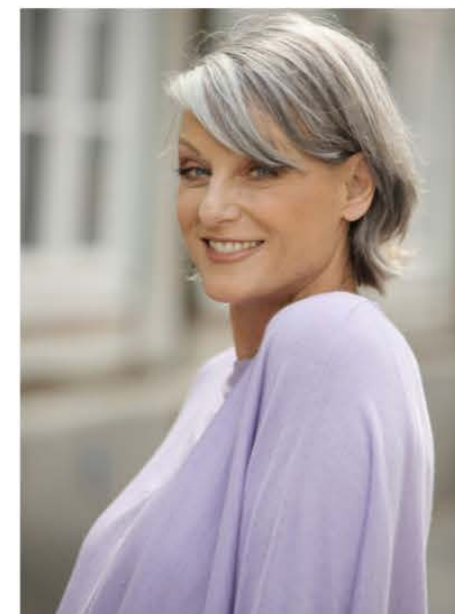

Maggie M.

Hight: **175 cm** Size: **40** Eyes: **green** Hair: **grey**
Bust: **96cm** Waist: **76** Hips: **103** Shoes: **39**