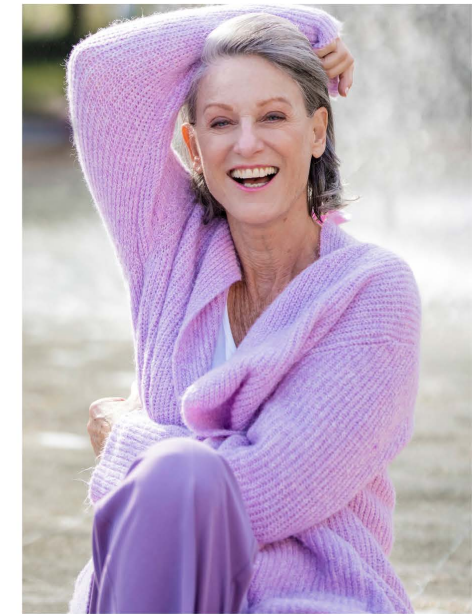

MAGGIE M.

Hight: **175 cm** Size: **40** Eyes: **green** Hair: **grey**
Bust: **96cm** Waist: **76** Hips: **103** Shoes: **39**