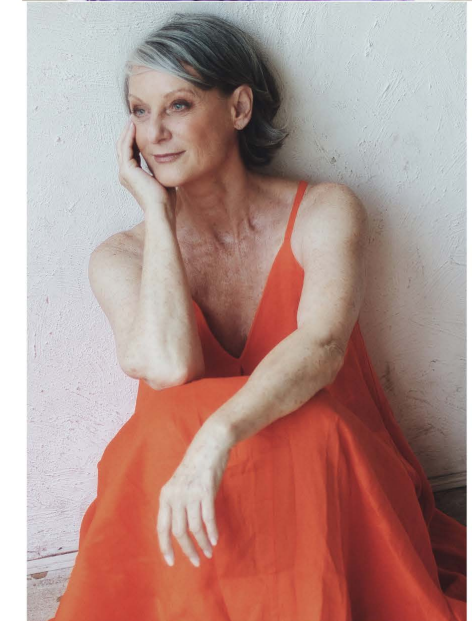

MAGGIE M.

Hight: **175 cm** Size: **40** Eyes: **green** Hair: **grey**
Bust: **96cm** Waist: **76** Hips: **103** Shoes: **39**